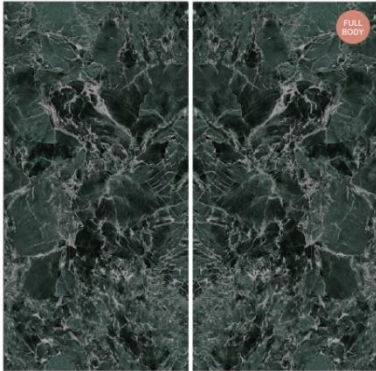

3200 x 1600 x 12mm

Colours on this brochure are indicative. Please refer to real samples or slabs.

Angora | Glossy

Artemis | Glossy

Calacatta | Matte

Arabescata Corchia | Matte

Celestial | Glossy, Honed

Calacatta Gold | Velvet

Space White | Honed

Obsidian Black | Matte

Space Black | Structured

Hestia Grey | Matte

Graphite Slate | Matte

Cimant White | Structured

Pluto | Structured

Desert Clay | Matte

Full Slab Visuals

3200 x 1600 x 12mm

Colours on this brochure are indicative. Please refer to real samples or slabs.

Hercules A-B | *Matte*

Guinness A-B | *Polished*

Verde Emerald A-B | *Structured*

Gaia A-B | *Satin*

Dome A-B | *Satin*