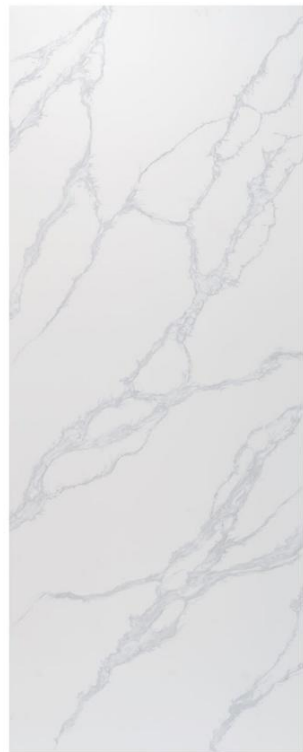

Deluxe Collection

Dimension
3200mm x 1600mm x 20mm

Avenza White