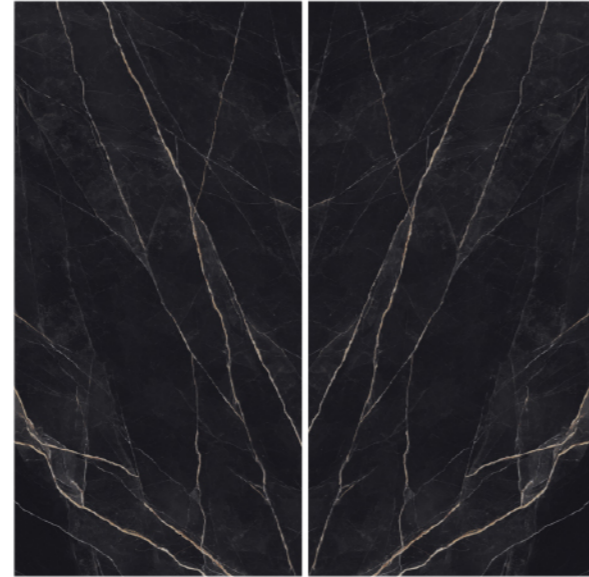

Colours on this brochure are indicative. Please refer to real samples or slabs.

Angora | Glossy

Artemis | Glossy

Calacatta | Matte

Arabescata Corchia | Matte

Celestial | Glossy, Honed

Calacatta Gold | Velvet

Space White | Honed

Obsidian Black | Matte

Space Black | Structured

Hestia Grey | Matte

Graphite Slate | Matte

Cimant White | Structured

Pluto | Structured

Desert Clay | Matte

Nordic Grey | Matte

Laurent Gold | Matte

Petra Gold | Velvet

Mystic Grey | Honed

Desert Taupe | Matte

Rame | Carved

Olive Jade | Matte

Burgundy Red | Matte

Full Slab Visuals

3200 x 1600 x 12mm

Colours on this brochure are indicative. Please refer to real samples or slabs.

Hercules A-B | *Matte*

Guinness A-B | *Polished*

Verde Emerald A-B | *Structured*

Gaia A-B | *Satin*