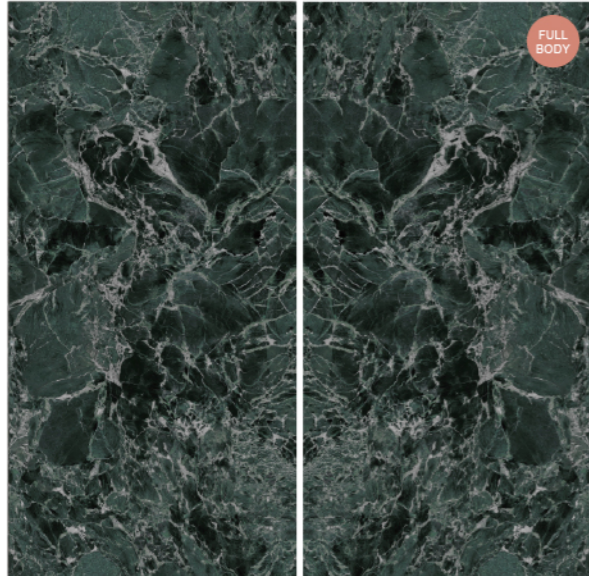

Space White | Honed

Obsidian Black | Matte

Space Black | Structured

Hestia Grey | Matte

Graphite Slate | Matte

Cimant White | Structured

Pluto | Structured

Desert Clay | Matte

Full Slab Visuals

3200 x 1600 x 12mm

Colours on this brochure are indicative. Please refer to real samples or slabs.

Hercules A-B | *Matte*

Guinness A-B | *Polished*

Verde Emerald A-B | *Structured*

Gaia A-B | *Satin*

Dome A-B | *Satin*