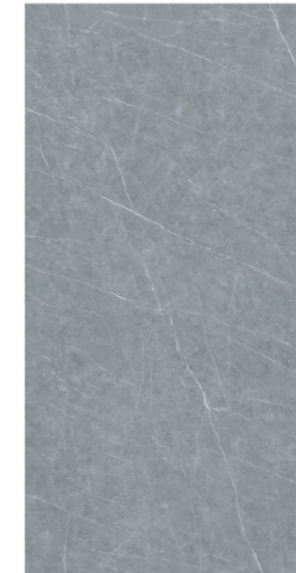

Mystic Grey | Honed