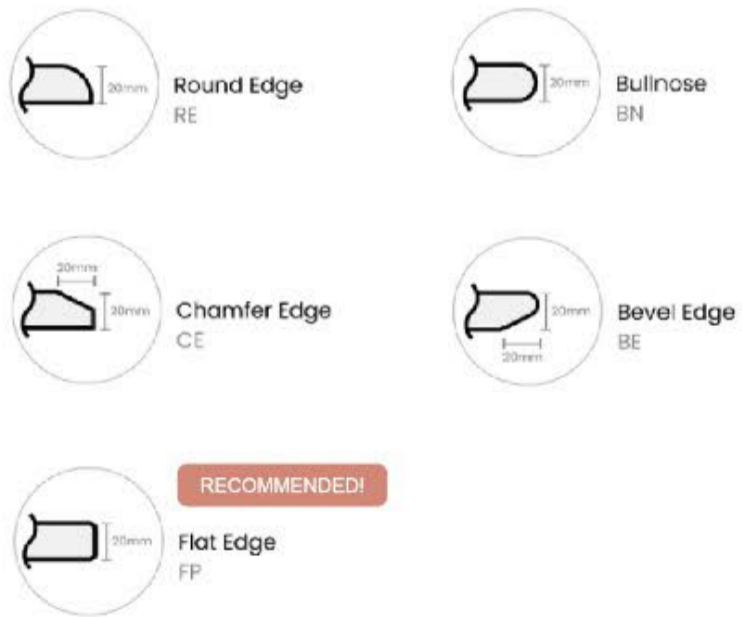

Matic Profiles

Advantages of Matic

Durability, Strength, and Style.
Matic is engineered for high performance and long-lasting perfection, suitable for both indoor and outdoor spaces.

Heat
Resistant

Stain
Resistant

Scratch
Resistant

Non-Porous

Indoor
& Outdoor

Hygienic

Easy to
Clean

Environmentally
Friendly