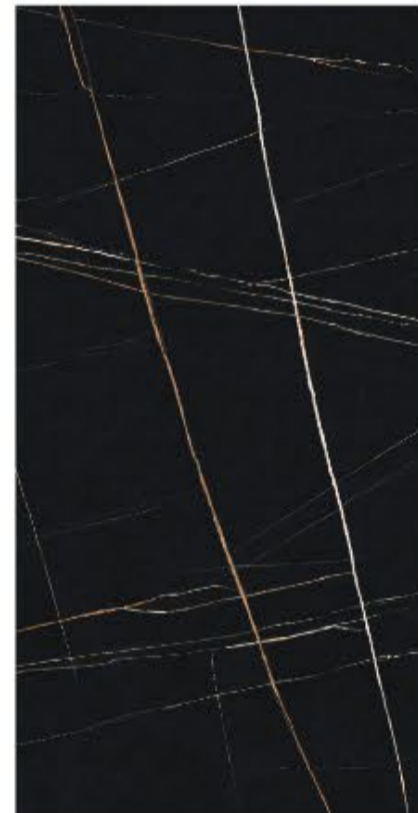

Colours on this brochure are indicative. Please refer to real samples or slabs.

Angora | Glossy

Artemis | Glossy

Calacatta | Matte

Arabescata Corchia | Matte

Celestial | Glossy, Honed

Calacatta Gold | Velvet

Asteria | Textured

America Oak | Matte

Full Slab Visuals

3200 x 1600 x 12mm

Colours on this brochure are indicative. Please refer to real samples or slabs.

Hermes Grey | *Matte*

Grey Levigato | *Matte*

Graphite Slate | *Matte*

Mystic Grey | *Honed*

Petra Gold | *Velvet*

Laurent Gold | *Matte*

Hercules A-B | *Matte*

Hestia Grey | *Matte*

Space White | *Honed*

Space Black | *Structured*

Graphite Slate