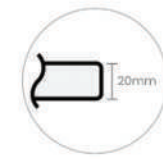

10-Year
Warranty

Certifications

CE

SGS

bizSAFE
STAR

Edge Types

Customised cutting and polishing processes can be used for MS Quartz, creating edges of all types.

Edges 2 cm

Flat Edge
FP

Bullnose
BN

Round Edge
RE

Chamfer Edge
CE

Bevel Edge
BE

Edges 4 cm

Double Flat Edge
FP

Double Bullnose
BN

Dimension
3200mm x 1600mm x 20mm

Star White

White Spackle

White Frosty

Supreme White

Nero Brillare

Black Frosty

Grey Nautico