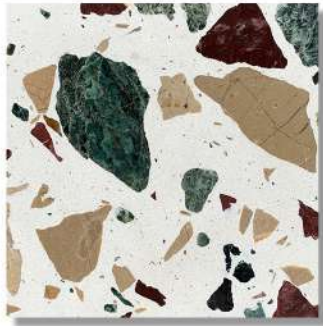

Rilasante

SLAB SIZE:
2400mm x 1600mm x 20mm
WEIGHT: 210.83 KG