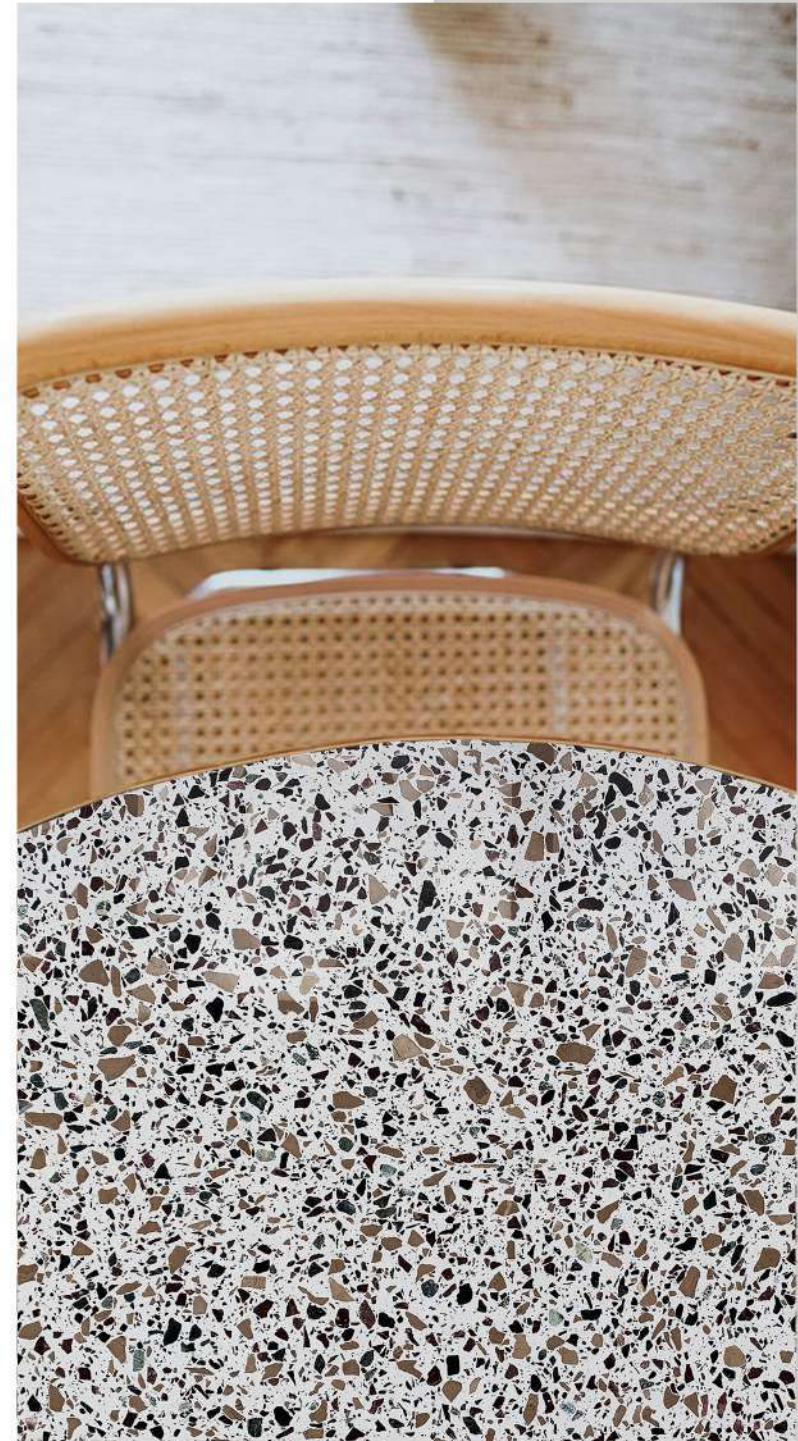

Allegro

SLAB SIZE:
2400mm x 1800mm x 20mm
WEIGHT: 225.5 KG

Inverno

SLAB SIZE: 2400mm x 1600mm x 20mm
WEIGHT: 210.83 KG

Rilasante

SLAB SIZE:
2400mm x 1600mm x 20mm
WEIGHT: 210.83 KG

Scuro

SLAB SIZE:
2400mm x 1800mm x 20mm
WEIGHT: 225.5 KG