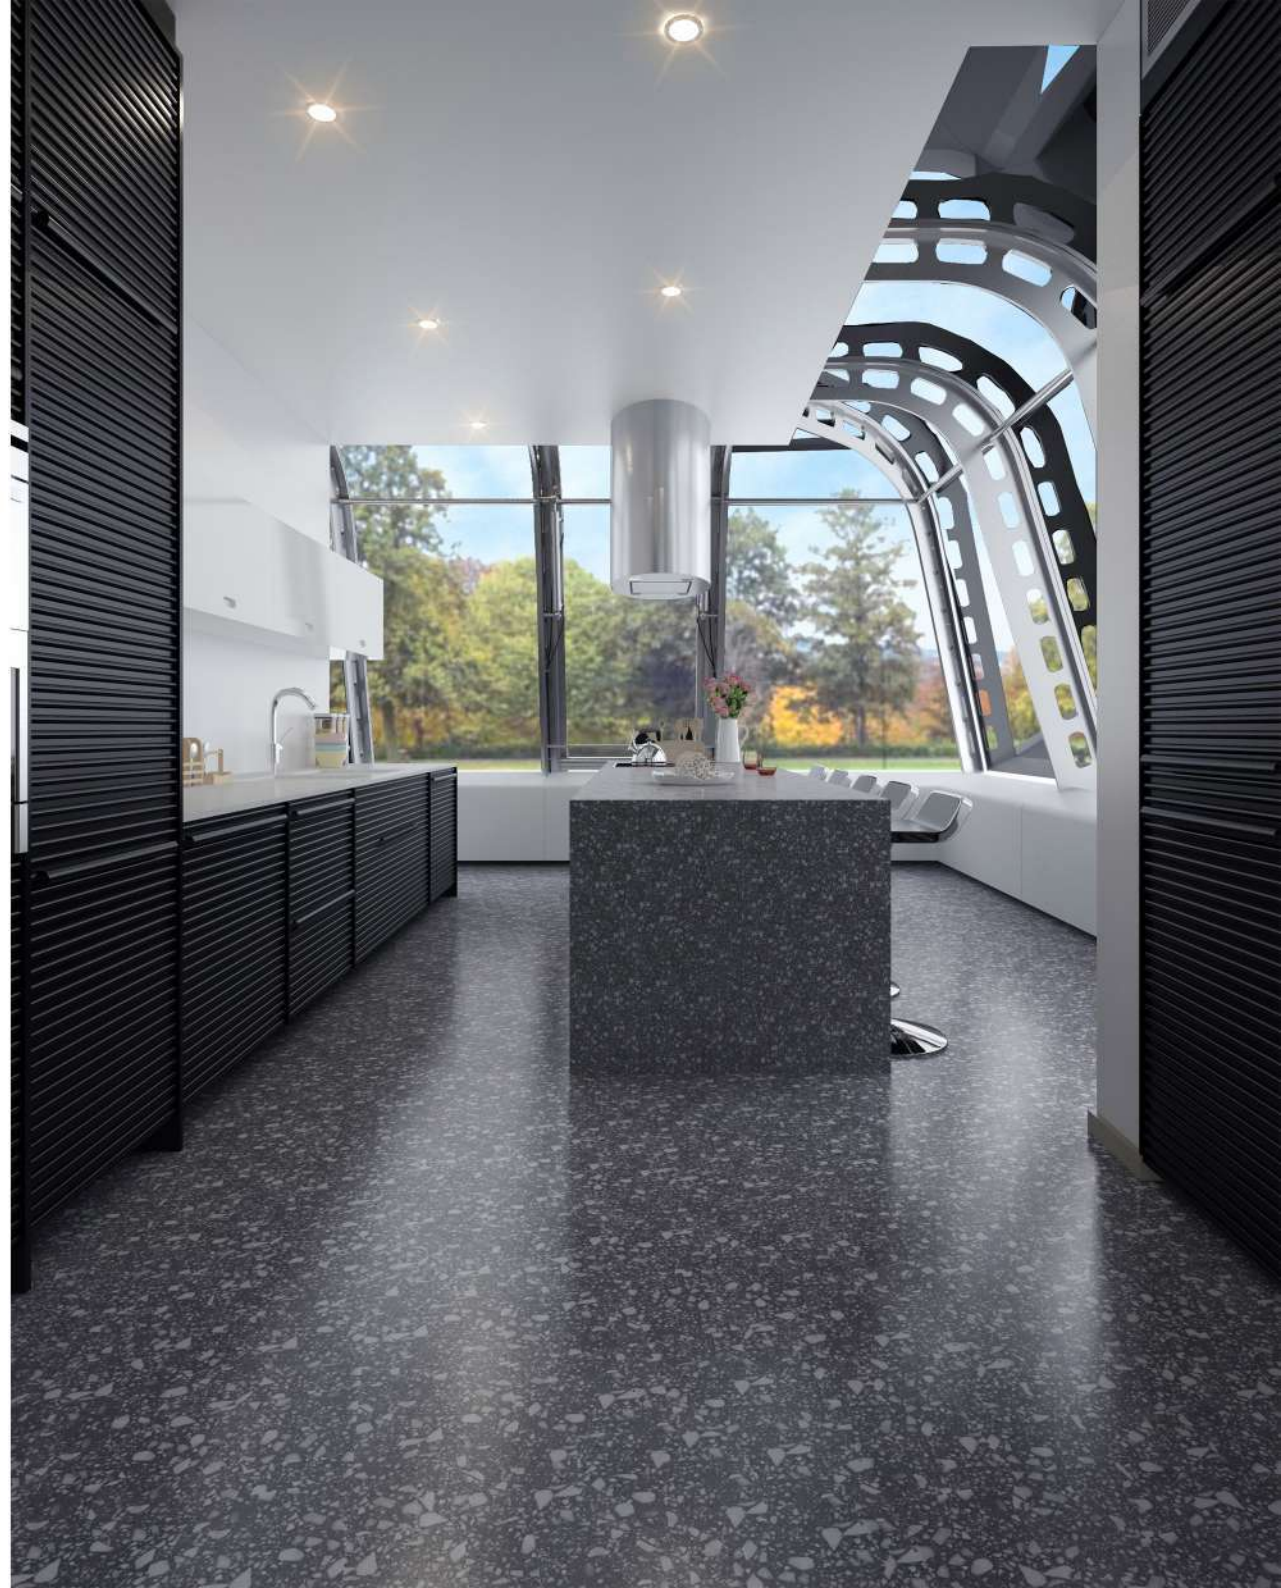

Grigio

SLAB SIZE: 2400mm x 1800mm x 20mm
WEIGHT: 225.5 KG