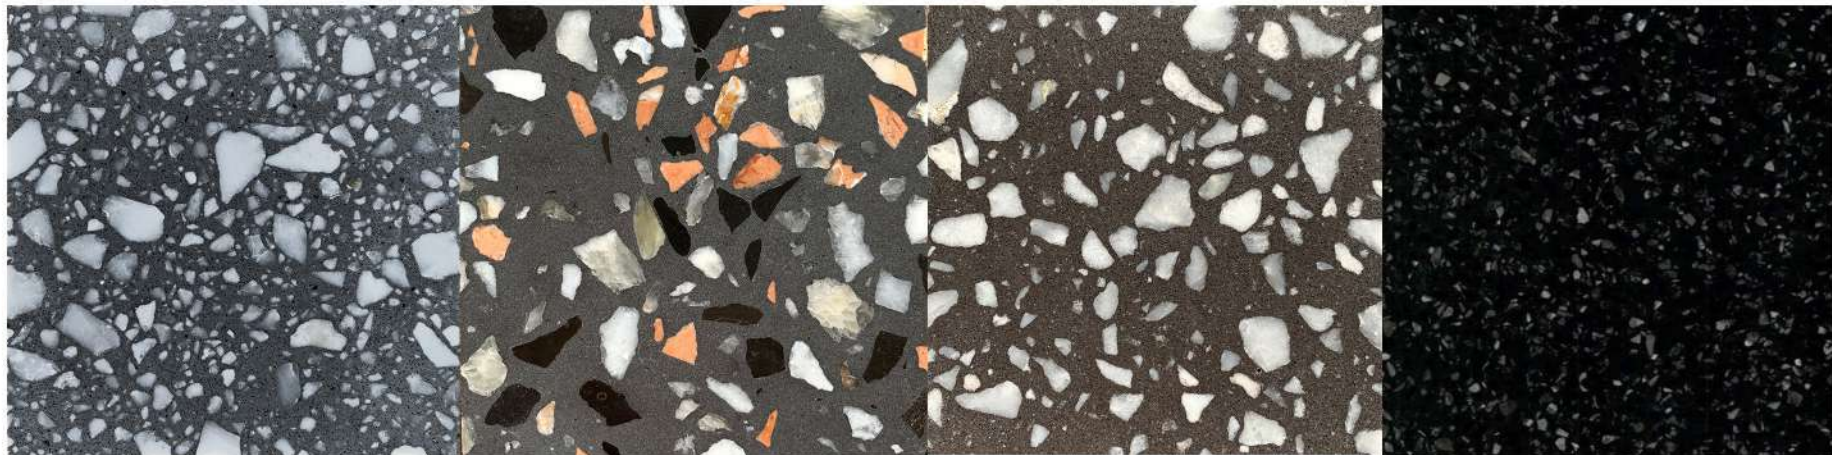

GRIGIO

METEOR

SCURO

NOTTE

TECHNICAL INFO:
THICKNESS: 20MM
FINISHES: HONED/ POLISHED

* Due to the limitations of desktop scanners and the relative inconsistencies of various display monitors, the colors you see on your screen may not be a totally accurate reproduction of the actual product.