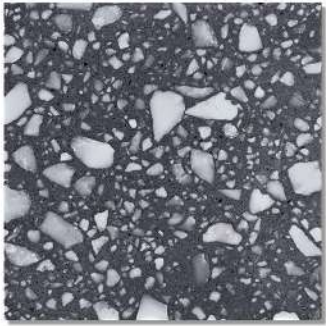

Grigio

SLAB SIZE: 2400mm x 1800mm x 20mm
WEIGHT: 225.5 KG